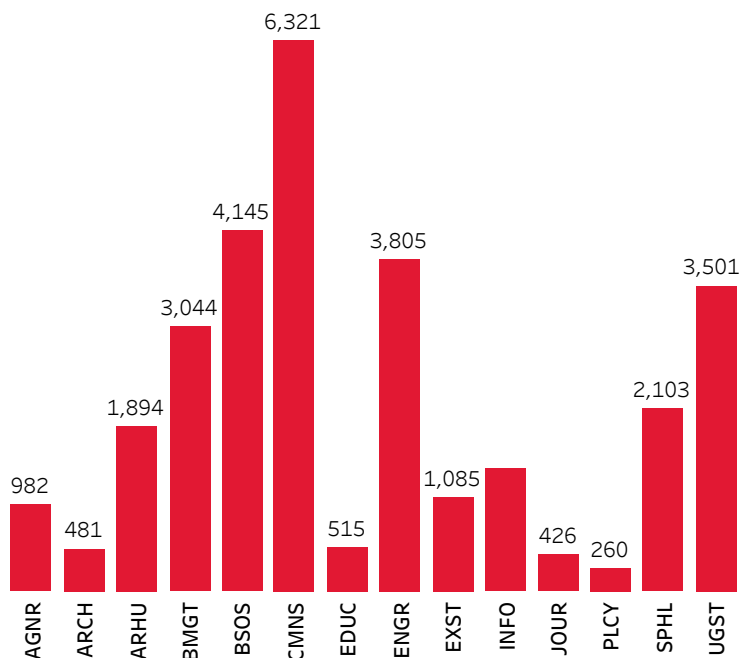

ACADEMIC INFORMATION

Enrollment Status

	Fall 2020		Fall 2021		Fall 2022	
Full-time	28,160	91.2%	28,425	91.9%	28,069	92.5%
Part-time	2,715	8.8%	2,497	8.1%	2,284	7.5%

Class Standing

	Fall 2020		Fall 2021		Fall 2022	
Freshman	4,357	14.1%	4,991	16.1%	4,916	16.2%
Sophomore	6,709	21.7%	6,290	20.3%	6,905	22.7%
Junior	8,434	27.3%	7,907	25.6%	7,603	25.0%
Senior	9,399	30.4%	9,725	31.5%	9,043	29.8%
Freshmen Connection	1,022	3.3%	1,178	3.8%	1,085	3.6%
Applied Agriculture	68	0.2%	72	0.2%	71	0.2%
Special UG	661	2.1%	355	1.1%	371	1.2%
Post-bacc	225	0.7%	404	1.3%	359	1.2%

Enrollment by College - Fall 2022

Counts are based solely on primary major for degree-seeking students. Crosswalk for college abbreviations can be found here: <https://go.umd.edu/IRPA-CollegeAbbrev>