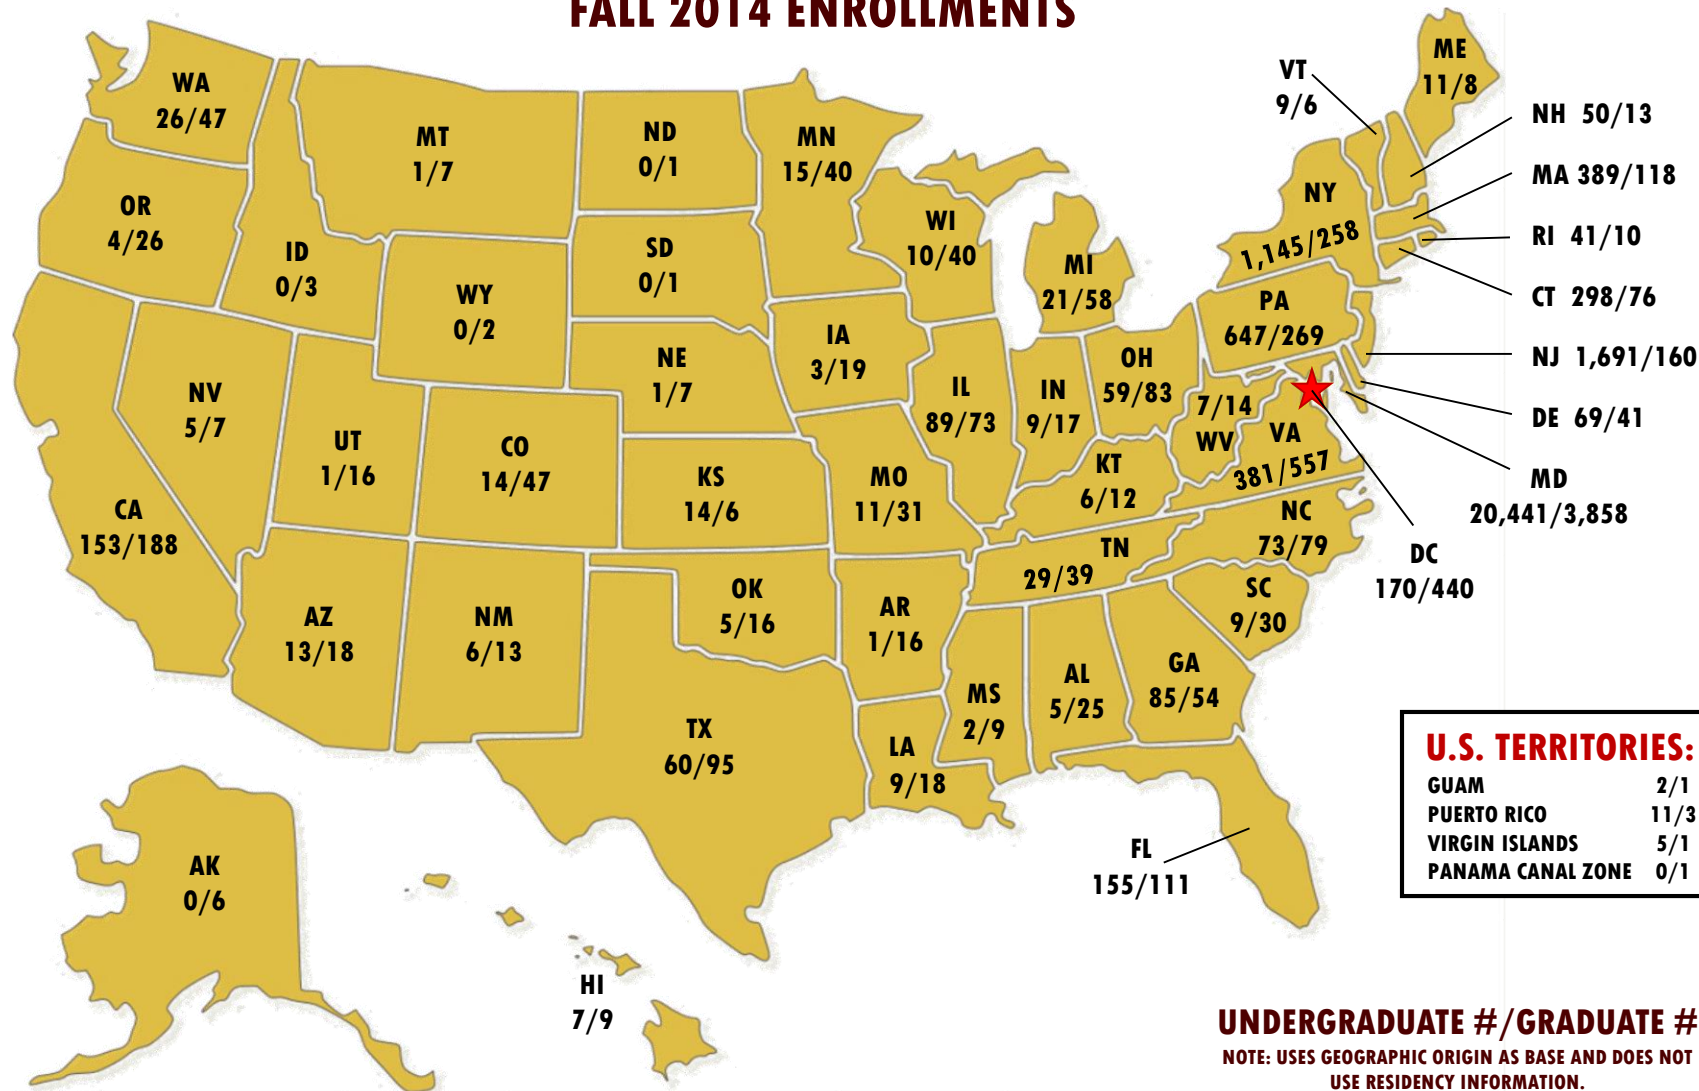

WHERE UMD STUDENTS COME FROM: U.S. ENROLLMENTS BY STATE

FALL 2014 ENROLLMENTS

UNDERGRADUATE #/GRADUATE

NOTE: USES GEOGRAPHIC ORIGIN AS BASE AND DOES NOT USE RESIDENCY INFORMATION.

TOP STATES (EXCLUDING MARYLAND)

UNDERGRADUATE STUDENTS: NEW JERSEY (1,691) · NEW YORK (1,145) · PENNSYLVANIA (647) · MASSACHUSETTS (389) · VIRGINIA (381)

GRADUATE STUDENTS: VIRGINIA (557) · DISTRICT OF COLUMBIA (440) · PENNSYLVANIA (269) · NEW YORK (258) · CALIFORNIA (188)