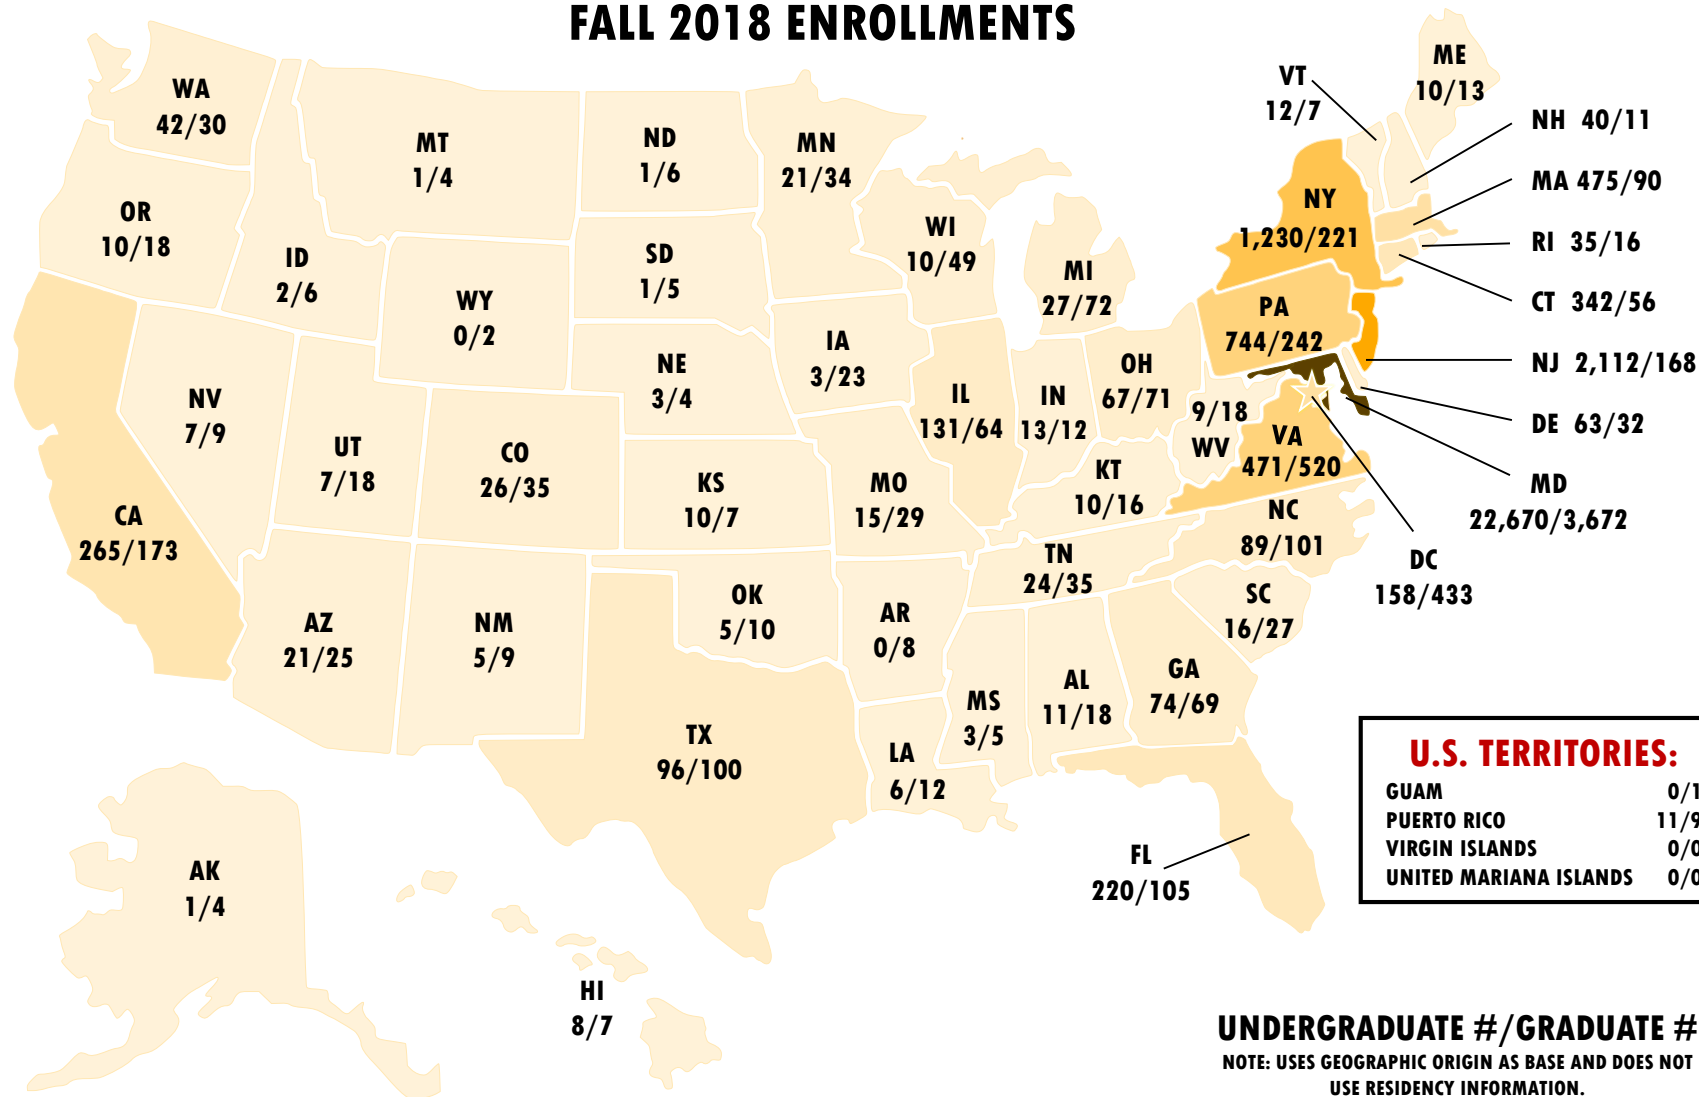

WHERE UMD STUDENTS COME FROM: U.S. ENROLLMENTS BY STATE

FALL 2018 ENROLLMENTS

TOP STATES (EXCLUDING MARYLAND)

UNDERGRADUATE STUDENTS: NEW JERSEY (2,112) · NEW YORK (1,230) · PENNSYLVANIA (744) · MASSACHUSETTS (475) · VIRGINIA (471)

GRADUATE STUDENTS: VIRGINIA (471) · DISTRICT OF COLUMBIA (433) · PENNSYLVANIA (242) · NEW YORK (221) · CALIFORNIA (173)